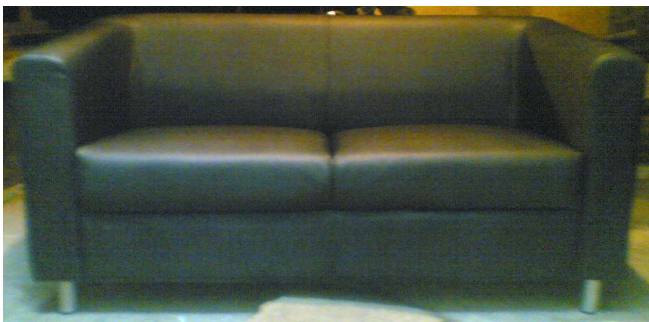

1 Seater	6,000/-
2 Seater	9,000/-
3 Seater	12,000/-

Vat-12.5% Extra

Transport cost extra

Model Chester

1 Seater	6,000/-
2 Seater	9,000/-
3 Seater	12,000/-

Model Duck

1 Seater	6,000/-
2 Seater	9,000/-
3 Seater	12,000/-

Model Square

1 Seater	6,000/-
2 Seater	9,000/-
3 Seater	12,000/-

Model Solid

1 Seater	6,000/-
2 Seater	9,000/-
3 Seater	12,000/-

Model Veto

1 Seater	7,800/-
2 Seater	10,000/-
3 Seater	13,000/-

Model Tokyo

1 Seater	5,500/-
2 Seater	8,000/-
3 Seater	12,000/-

Model Comfort

1 Seater	8,000/-
2 Seater	11,000/-
3 Seater	15,000/-

Model Pair

1 Seater	6,000/-
2 Seater	9,000/-
3 Seater	12,000/-

Model Kriss

1 Seater	10,000/-
2 Seater	15,000/-
3 Seater	20,000/-

Model Alberta

1 Seater	6000/-
2 Seater	9000/-
3 Seater	12000/-

Model Robbin

1 Seater	7,800/-
2 Seater	10000/-
3 Seater	13,000/-